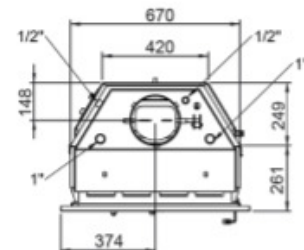

HYDROBRONPI-60E

Features

- Heating power: 22kw
- Power transferred to water (kW): 17kw
- Efficiency (%): 76%
- Consumption (kg/h): 6.5kg/h
- Heating capacity (m3): 550m3
- Hopper capacity (l): 45l
- Ceramic inside
- Manufactured in cast-iron and sheet
- Weight (kg): 108kg
- Smoke exit tube diameter (mm): 200mm
- Clean glass system
- Useful oven measures: 536 X 274 X 390mm
- Working pressure (bar): 1.5bar
- Maximum logs size (cm): 54cm
- Underfloor heating (m2):170
- N° radiator elements: 122
- Compatible accesories not included: F-503; KIT-1; KIT-2; VAL-01; VAL-02

HYDROBRONPI-70E

Features

- Heating power: 24kw
- Power transferred to water (kW): 19kw
- Efficiency (%): 76%
- Consumption (kg/h): 7.1kg/h
- Heating capacity (m3): 600m3
- Tank capacity (l): 70l
- Metallic interior
- Manufactured in cast-iron and sheet
- Weight (kg): 154kg
- Smoke exit tube diameter (mm): 200mm
- Clean glass system
- Useful oven measures: 636 X 314 X 459mm
- Working pressure (bar): 1.5bar
- Maximum logs size (cm): 64cm
- Underfloor heating (m2): 190
- N° radiator elements: 136
- Compatible accesories not included: F-503; KIT-1; KIT-2; VAL-1; VAL-3

Features

- Heating power: 27kw
- Power transferred to water (kW): 22.5kw
- Efficiency (%): 76%
- Consumption (kg/h): 7.8kg/h
- Heating capacity (m3): 675m3
- Tank capacity (l): 90l
- Metallic interior
- Manufactured in cast-iron and sheet
- Weight (kg): 221kg
- Smoke exit tube diameter (mm): 200mm
- Clean glass system
- Useful oven measures: 727 X 359 X 503mm
- Working pressure (bar): 1.5bar
- Maximum logs size (cm): 72cm
- Compatible accessories not included: F-503; KIT-1; KIT-2; VAL-01; VAL-03