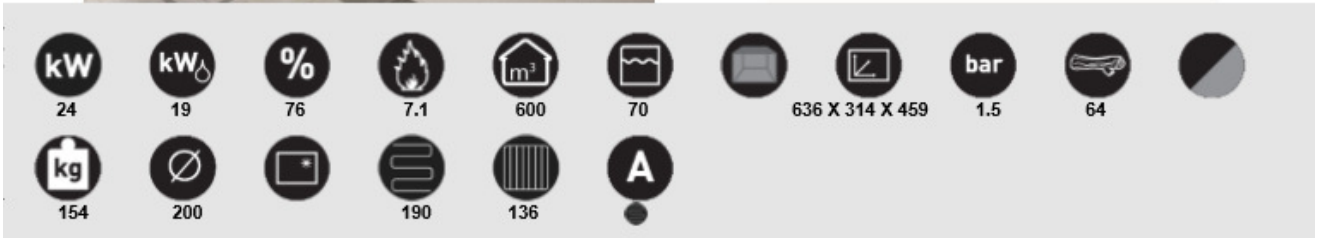

HYDROBRONPI-60E

Features

- Heating power: 22kw
- Power transferred to water (kW): 17kw
- Efficiency (%): 76%
- Consumption (kg/h): 6.5kg/h
- Heating capacity (m3): 550m3
- Hopper capacity (l): 45l
- Ceramic inside
- Manufactured in cast-iron and sheet
- Weight (kg): 108kg
- Smoke exit tube diameter (mm): 200mm
- Clean glass system
- Useful oven measures: 536 X 274 X 390mm
- Working pressure (bar): 1.5bar
- Maximum logs size (cm): 54cm
- Underfloor heating (m2):170
- N° radiator elements: 122
- Compatible accesories not included: F-503; KIT-1; KIT-2; VAL-01; VAL-02

HYDROBRONPI-70E

Features

- Heating power: 24kw
- Power transferred to water (kW): 19kw
- Efficiency (%): 76%
- Consumption (kg/h): 7.1kg/h
- Heating capacity (m3): 600m3
- Tank capacity (l): 70l
- Metallic interior
- Manufactured in cast-iron and sheet
- Weight (kg): 154kg
- Smoke exit tube diameter (mm): 200mm
- Clean glass system
- Useful oven measures: 636 X 314 X 459mm
- Working pressure (bar): 1.5bar
- Maximum logs size (cm): 64cm
- Underfloor heating (m2): 190
- N° radiator elements: 136
- Compatible accesories not included: F-503; KIT-1; KIT-2; VAL-1; VAL-3

Features

- Heating power: 27kw
- Power transferred to water (kW): 22.5kw
- Efficiency (%): 76%
- Consumption (kg/h): 7.8kg/h
- Heating capacity (m3): 675m3
- Tank capacity (l): 90l
- Metallic interior
- Manufactured in cast-iron and sheet
- Weight (kg): 221kg
- Smoke exit tube diameter (mm): 200mm
- Clean glass system
- Useful oven measures: 727 X 359 X 503mm
- Working pressure (bar): 1.5bar
- Maximum logs size (cm): 72cm
- Compatible accessories not included: F-503; KIT-1; KIT-2; VAL-01; VAL-03