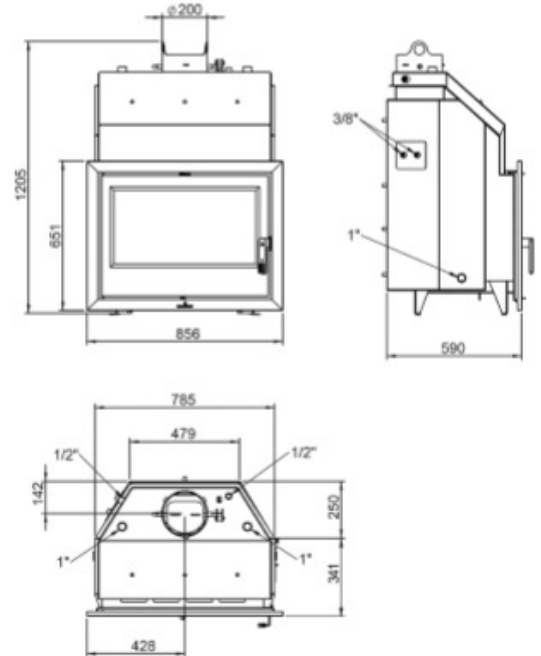

HYDROBRONPI-60E

Features

- Heating power: 22kw
- Power transferred to water (kW): 17kw
- Efficiency (%): 76%
- Consumption (kg/h): 6.5kg/h
- Heating capacity (m3): 550m3
- Hopper capacity (l): 45l
- Ceramic inside
- Manufactured in cast-iron and sheet
- Weight (kg): 108kg
- Smoke exit tube diameter (mm): 200mm
- Clean glass system
- Useful oven measures: 536 X 274 X 390mm
- Working pressure (bar): 1.5bar
- Maximum logs size (cm): 54cm
- Underfloor heating (m2):170
- N° radiator elements: 122
- Compatible accesories not included: F-503; KIT-1; KIT-2; VAL-01; VAL-02

HYDROBRONPI-70E

Features

- Heating power: 24kw
- Power transferred to water (kW): 19kw
- Efficiency (%): 76%
- Consumption (kg/h): 7.1kg/h
- Heating capacity (m3): 600m3
- Tank capacity (l): 70l
- Metallic interior
- Manufactured in cast-iron and sheet
- Weight (kg): 154kg
- Smoke exit tube diameter (mm): 200mm
- Clean glass system
- Useful oven measures: 636 X 314 X 459mm
- Working pressure (bar): 1.5bar
- Maximum logs size (cm): 64cm
- Underfloor heating (m2): 190
- N° radiator elements: 136
- Compatible accesories not included: F-503; KIT-1; KIT-2; VAL-1; VAL-3

Features

- Heating power: 27kw
- Power transferred to water (kW): 22.5kw
- Efficiency (%): 76%
- Consumption (kg/h): 7.8kg/h
- Heating capacity (m3): 675m3
- Tank capacity (l): 90l
- Metallic interior
- Manufactured in cast-iron and sheet
- Weight (kg): 221kg
- Smoke exit tube diameter (mm): 200mm
- Clean glass system
- Useful oven measures: 727 X 359 X 503mm
- Working pressure (bar): 1.5bar
- Maximum logs size (cm): 72cm
- Compatible accessories not included: F-503; KIT-1; KIT-2; VAL-01; VAL-03