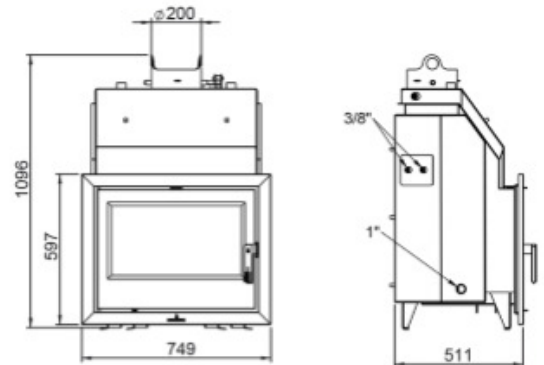

HYDROBRONPI-60E

Features

- Heating power: 22kw
- Power transferred to water (kW): 17kw
- Efficiency (%): 76%
- Consumption (kg/h): 6.5kg/h
- Heating capacity (m3): 550m3
- Hopper capacity (l): 45l
- Ceramic inside
- Manufactured in cast-iron and sheet
- Weight (kg): 108kg
- Smoke exit tube diameter (mm): 200mm
- Clean glass system
- Useful oven measures: 536 X 274 X 390mm
- Working pressure (bar): 1.5bar
- Maximum logs size (cm): 54cm
- Underfloor heating (m2):170
- N° radiator elements: 122
- Compatible accesories not included: F-503; KIT-1; KIT-2; VAL-01; VAL-02

HYDROBRONPI-70E

Features

- Heating power: 24kw
- Power transferred to water (kW): 19kw
- Efficiency (%): 76%
- Consumption (kg/h): 7.1kg/h
- Heating capacity (m3): 600m3
- Tank capacity (l): 70l
- Metallic interior
- Manufactured in cast-iron and sheet
- Weight (kg): 154kg
- Smoke exit tube diameter (mm): 200mm
- Clean glass system
- Useful oven measures: 636 X 314 X 459mm
- Working pressure (bar): 1.5bar
- Maximum logs size (cm): 64cm
- Underfloor heating (m2): 190
- N° radiator elements: 136
- Compatible accesories not included: F-503; KIT-1; KIT-2; VAL-1; VAL-3

Features

- Heating power: 27kw
- Power transferred to water (kW): 22.5kw
- Efficiency (%): 76%
- Consumption (kg/h): 7.8kg/h
- Heating capacity (m3): 675m3
- Tank capacity (l): 90l
- Metallic interior
- Manufactured in cast-iron and sheet
- Weight (kg): 221kg
- Smoke exit tube diameter (mm): 200mm
- Clean glass system
- Useful oven measures: 727 X 359 X 503mm
- Working pressure (bar): 1.5bar
- Maximum logs size (cm): 72cm
- Compatible accessories not included: F-503; KIT-1; KIT-2; VAL-01; VAL-03